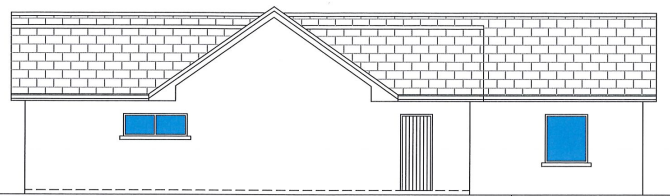

Elevation A

Elevation B

Elevation C

Elevation D

Rev.	Amendment	Date	Chk'd
Killaloe Consultants Ltd. Civil, Architectural & Project Management Services Rahenabeg Killaloe Co. Clare 087 2562647 obrienlaurana@gmail.com			
Title:		Elevations	
Client:		xxx	
Address:		xxx xxx xxx	
Dwg. No.	xxx	Sheet No. 1	
Date:	June 2020		
Drawn:	MOB		
Check'd:	Michael O'Brien		
Scale:	1:100		