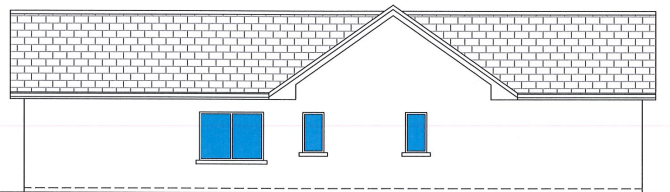

Elevation A

Elevation B

Elevation C

Elevation D

Rev.	Amendment	Date	Chk'd
Killaloe Consultants Ltd. Civil, Architectural & Project Management Services Rahenabeg Killaloe Co. Clare 087 2562647 obrienlaurana@gmail.com			
Title:		Elevations	
Client:		xxx	
Address:		xxx xxx xxx	
Dwg. No.	xxx	Sheet No. 1	
Date:	June 2020		
Drawn:	MOB		
Check'd:	Michael O'Brien		
Scale:	1:100		