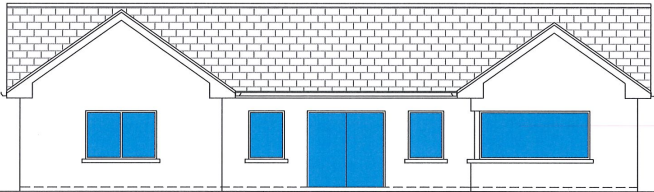

Elevation A

Elevation B

Elevation C

Elevation D

Rev.	Amendment	Date	Chk'd
Killaloe Consultants Ltd. Civil, Architectural & Project Management Services Rahenabeg Killaloe Co. Clare 087 2562647 obrienlaurana@gmail.com			
Title:		Elevations	
Client:		xxx	
Address:		xxx xxx xxx	
Dwg. No.	xxx	Sheet No. 1	
Date:	June 2020		
Drawn:	MOB		
Check'd:	Michael O'Brien		
Scale:	1:100		