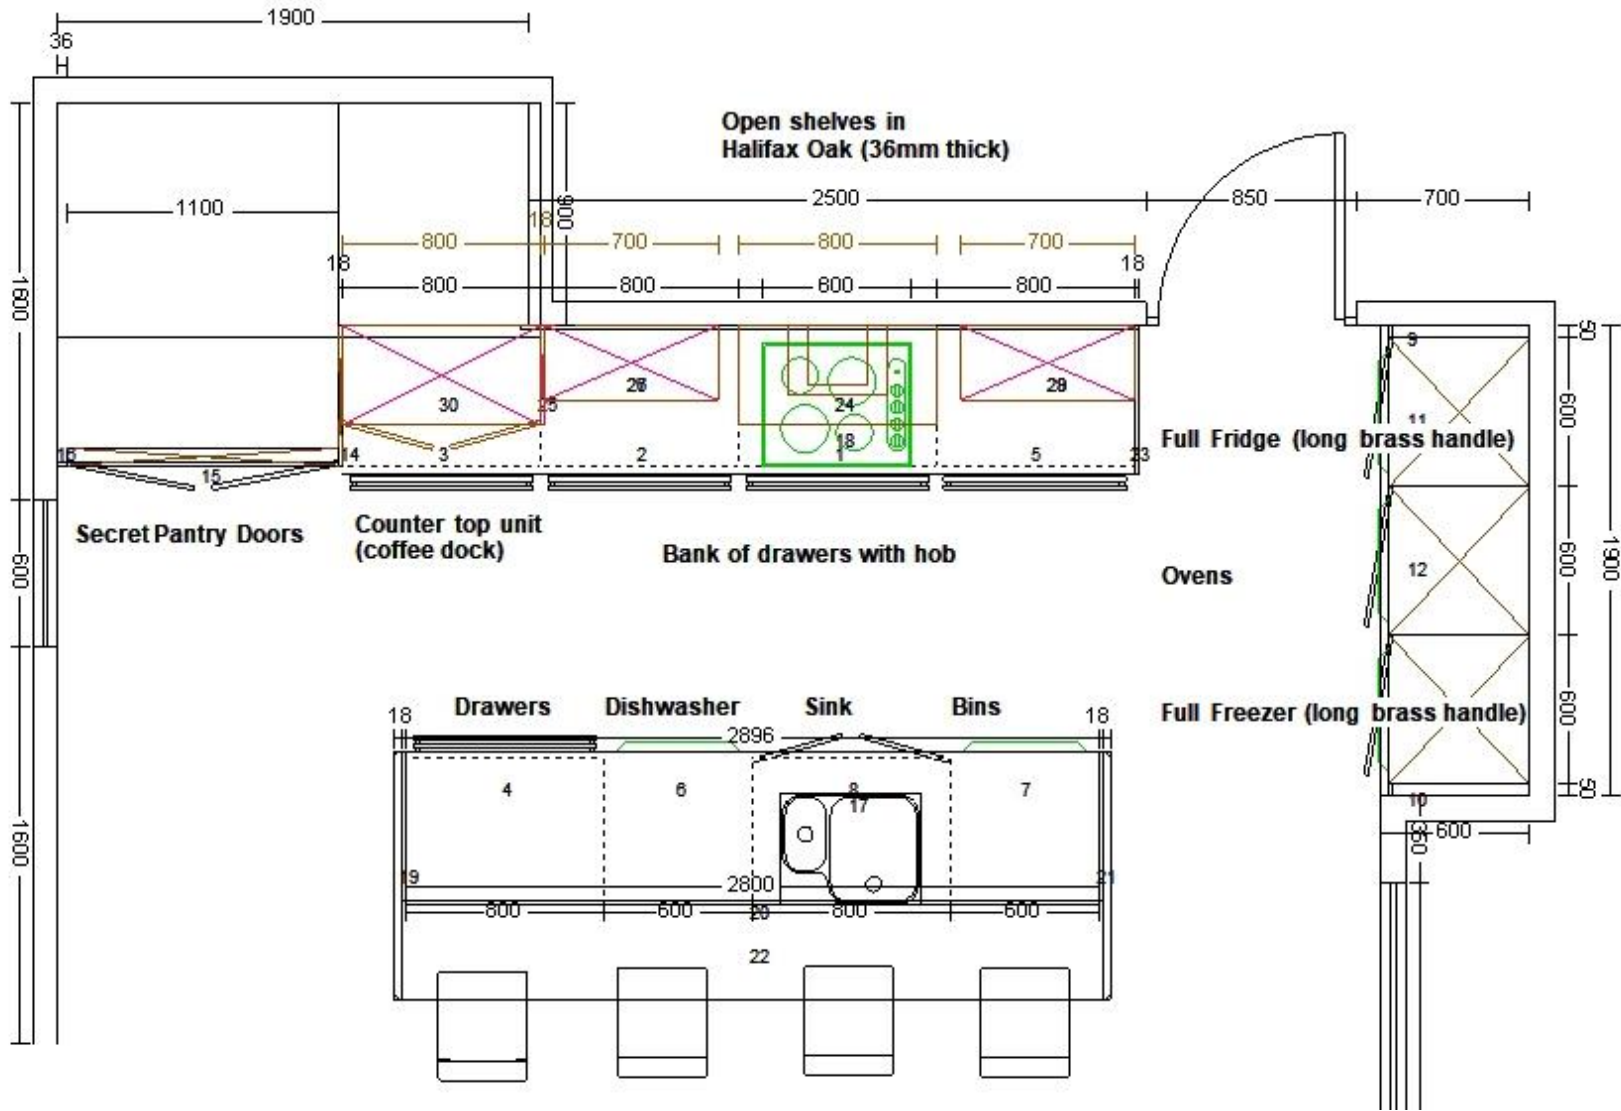

KITCHEN DESIGN