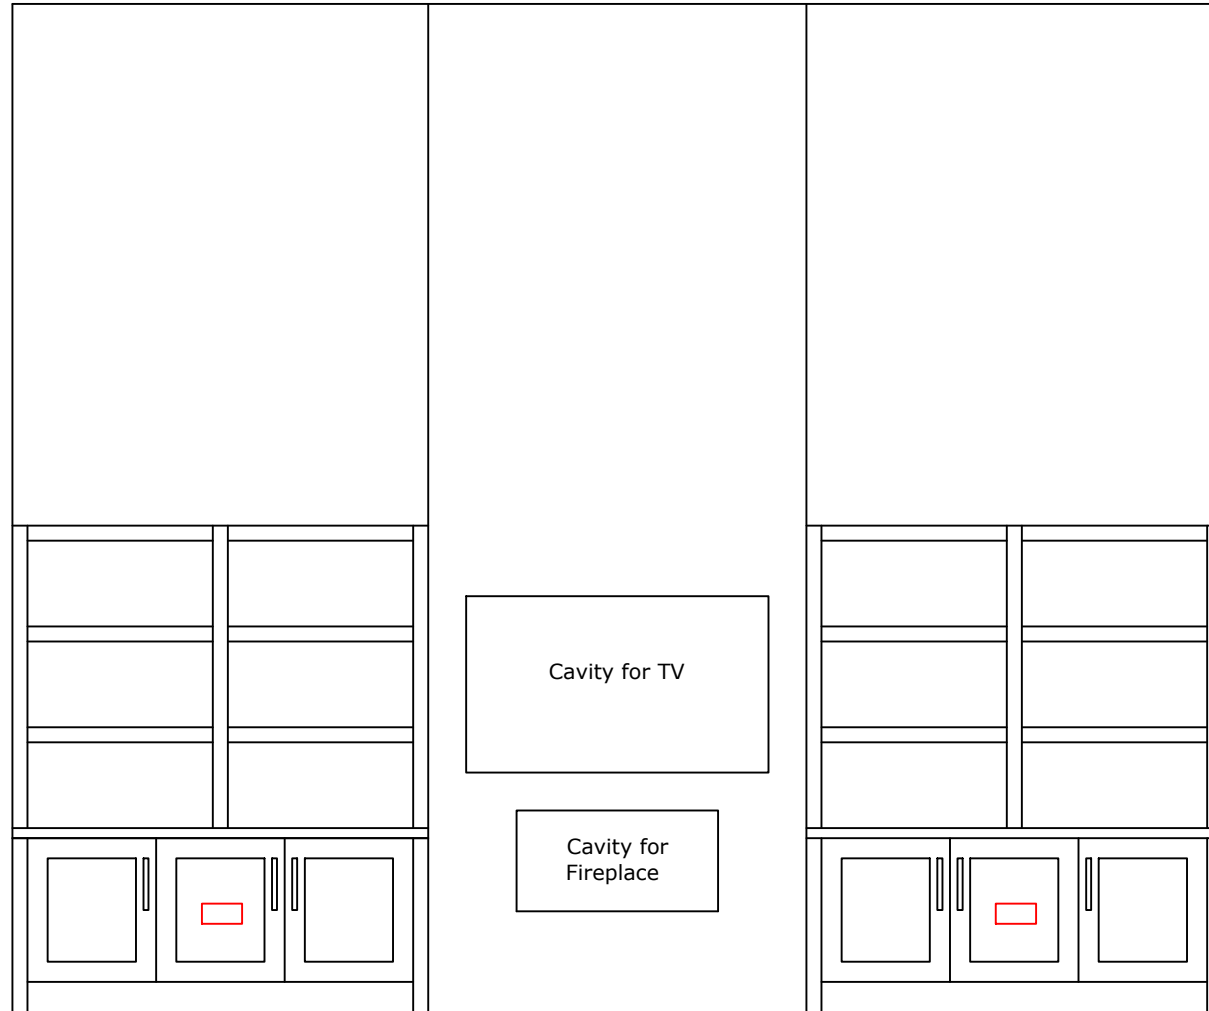

TV Unit

James Cuskelly & Emma Conneely
Bovinion,
Mountbellew,
Co. Galway
Scale 1:30 at A4
30 March 2022

TV Unit

Elevations of TV Unit. Central section is a stud wall to is to be built. Power and whatever cables are needed for TV the be located behind TV section. Power may also be needed for Fire. Low sockets left and right behind TV unit for lighting in upper section where the open shelving is.